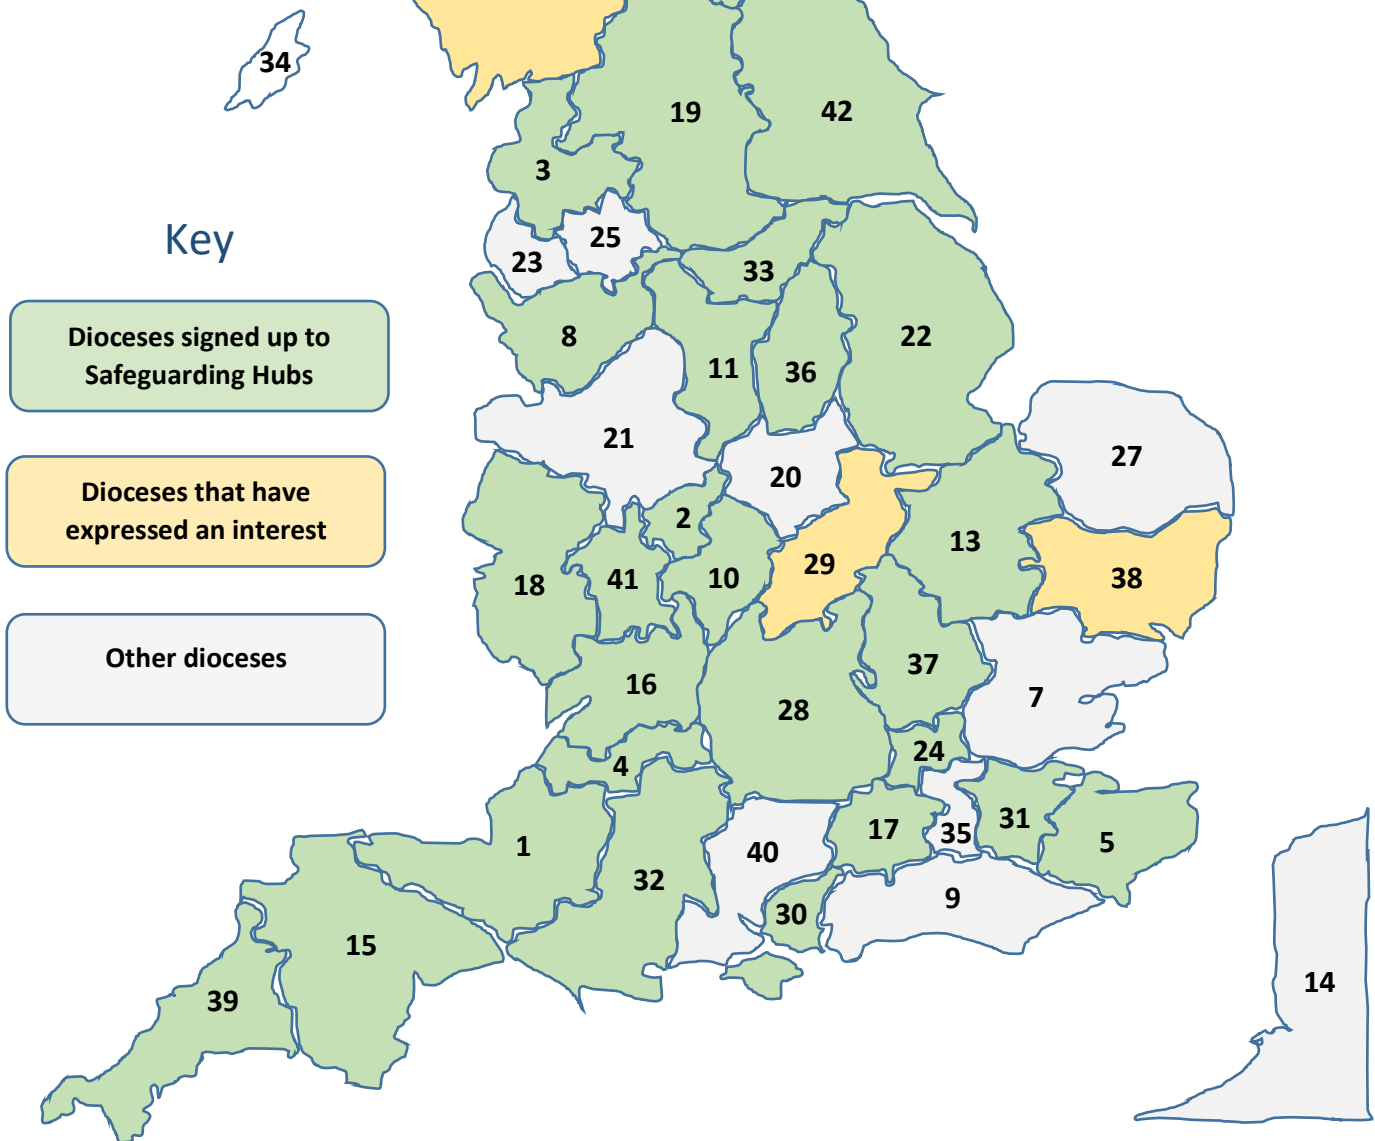

Safeguarding Hubs Diocesan Map

January 2025

Launched in January 2023

- 1 Bath & Wells
- 2 Birmingham
- 3 Blackburn
- 4 Bristol
- 5 Canterbury
- 6 Carlisle
- 7 Chelmsford
- 8 Chester
- 9 Chichester
- 10 Coventry
- 11 Derby
- 12 Durham
- 13 Ely
- 14 Europe

- 15 Exeter
- 16 Gloucester
- 17 Guildford
- 18 Hereford
- 19 Leeds
- 20 Leicester
- 21 Lichfield
- 22 Lincoln
- 23 Liverpool
- 24 London
- 25 Manchester
- 26 Newcastle
- 27 Norwich
- 28 Oxford

- 29 Peterborough
- 30 Portsmouth
- 31 Rochester
- 32 Salisbury
- 33 Sheffield
- 34 Sodor & Man
- 35 Southwark
- 36 Southwell & Nottingham
- 37 St Albans
- 38 St Eds & Ips
- 39 Truro
- 40 Winchester
- 41 Worcester
- 42 York