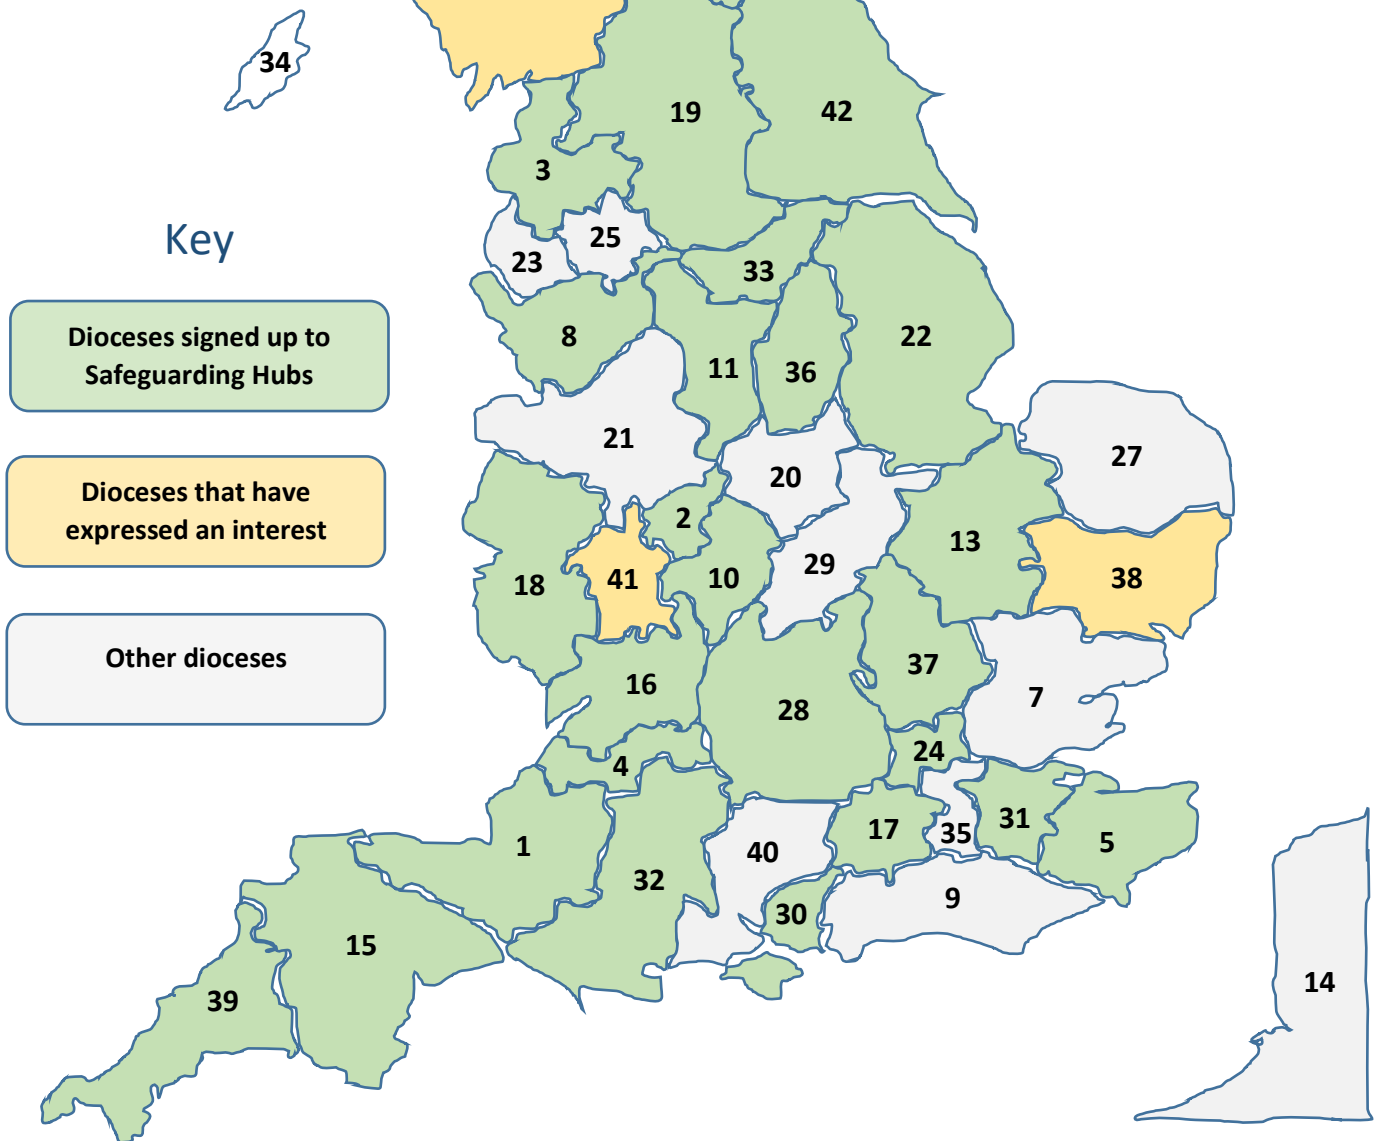

Safeguarding Hubs Diocesan Map

December 2024

Launched in January 2023

- 1 Bath & Wells
- 2 Birmingham
- 3 Blackburn
- 4 Bristol
- 5 Canterbury
- 6 Carlisle
- 7 Chelmsford
- 8 Chester
- 9 Chichester
- 10 Coventry
- 11 Derby
- 12 Durham
- 13 Ely
- 14 Europe

- 15 Exeter
- 16 Gloucester
- 17 Guildford
- 18 Hereford
- 19 Leeds
- 20 Leicester
- 21 Lichfield
- 22 Lincoln
- 23 Liverpool
- 24 London
- 25 Manchester
- 26 Newcastle
- 27 Norwich
- 28 Oxford

- 29 Peterborough
- 30 Portsmouth
- 31 Rochester
- 32 Salisbury
- 33 Sheffield
- 34 Sodor & Man
- 35 Southwark
- 36 Southwell & Nottingham
- 37 St Albans
- 38 St Eds & Ips
- 39 Truro
- 40 Winchester
- 41 Worcester
- 42 York